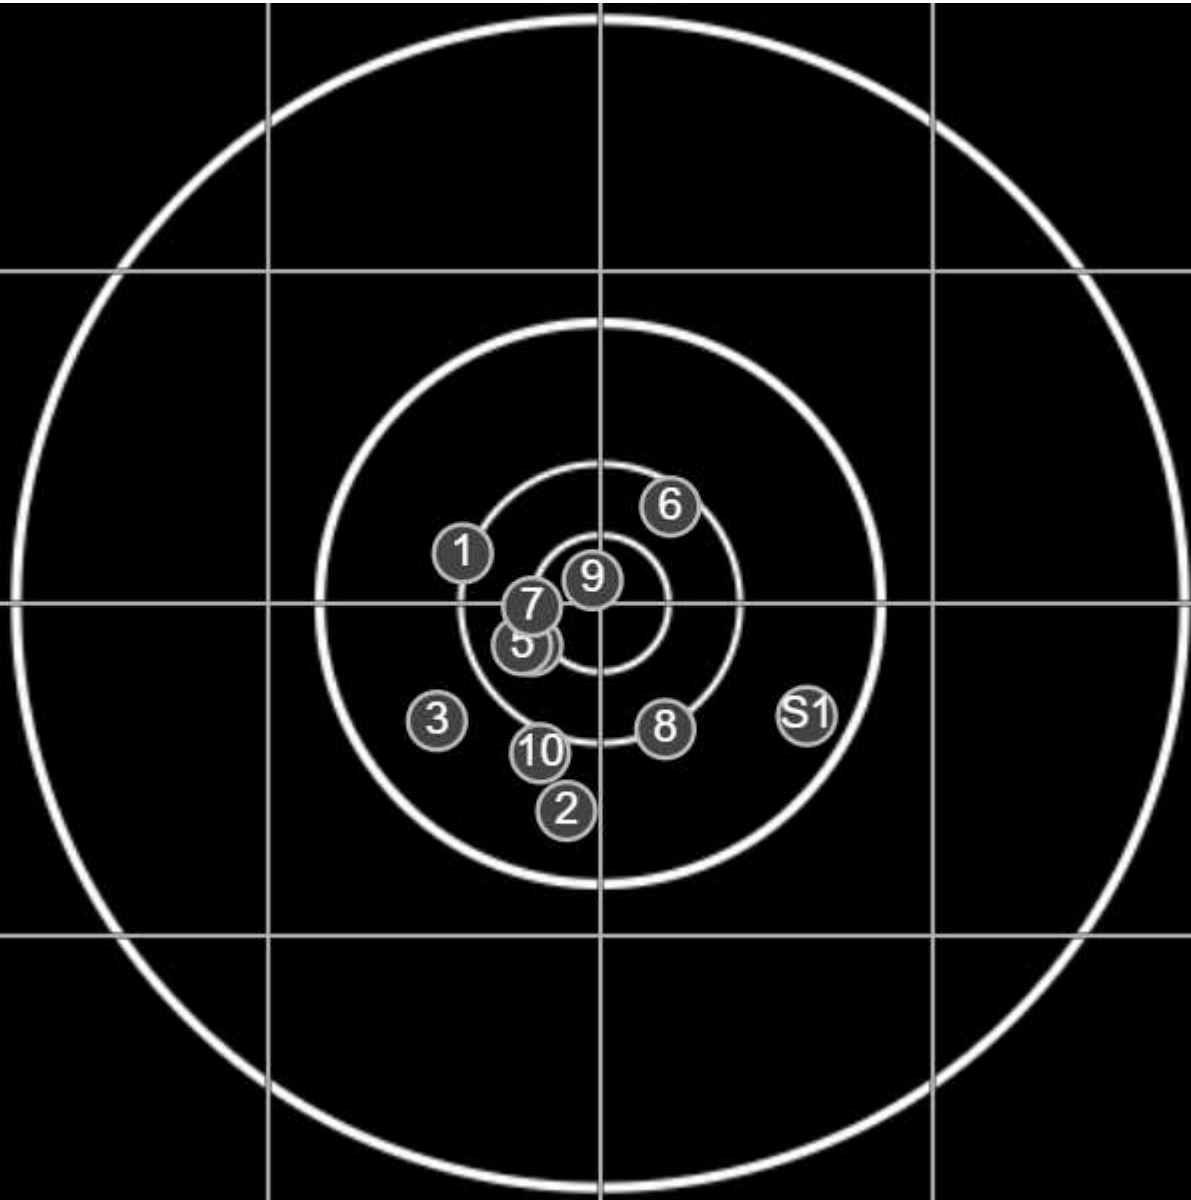

**SILVER  
MOUNTAIN  
TARGETS**  
Made in Canada

true  
3/28/2026  
2:01:10 PM

**BRC Series Shoot**  
Series 3  
700yd

**BRC T4 [-69]**  
AU-700y

Group: 180.1 mm  
(130.7w x 170.4h)

(F)

**Shooter**  
Garry Cafe[m28]

**57.2**

**FINAL**

v: 2055, sd: 20.2

#	fps	score
10	2092	5
9	2073	X
8	2043	6
7	2075	X
6	2053	6
5	2049	6
4	2051	6
3	2036	5
2	2017	5
1	2056	6
S1	2034	(5)

**SILVER  
MOUNTAIN  
TARGETS**  
Made in Canada

true  
3/28/2026  
3:36:48 PM